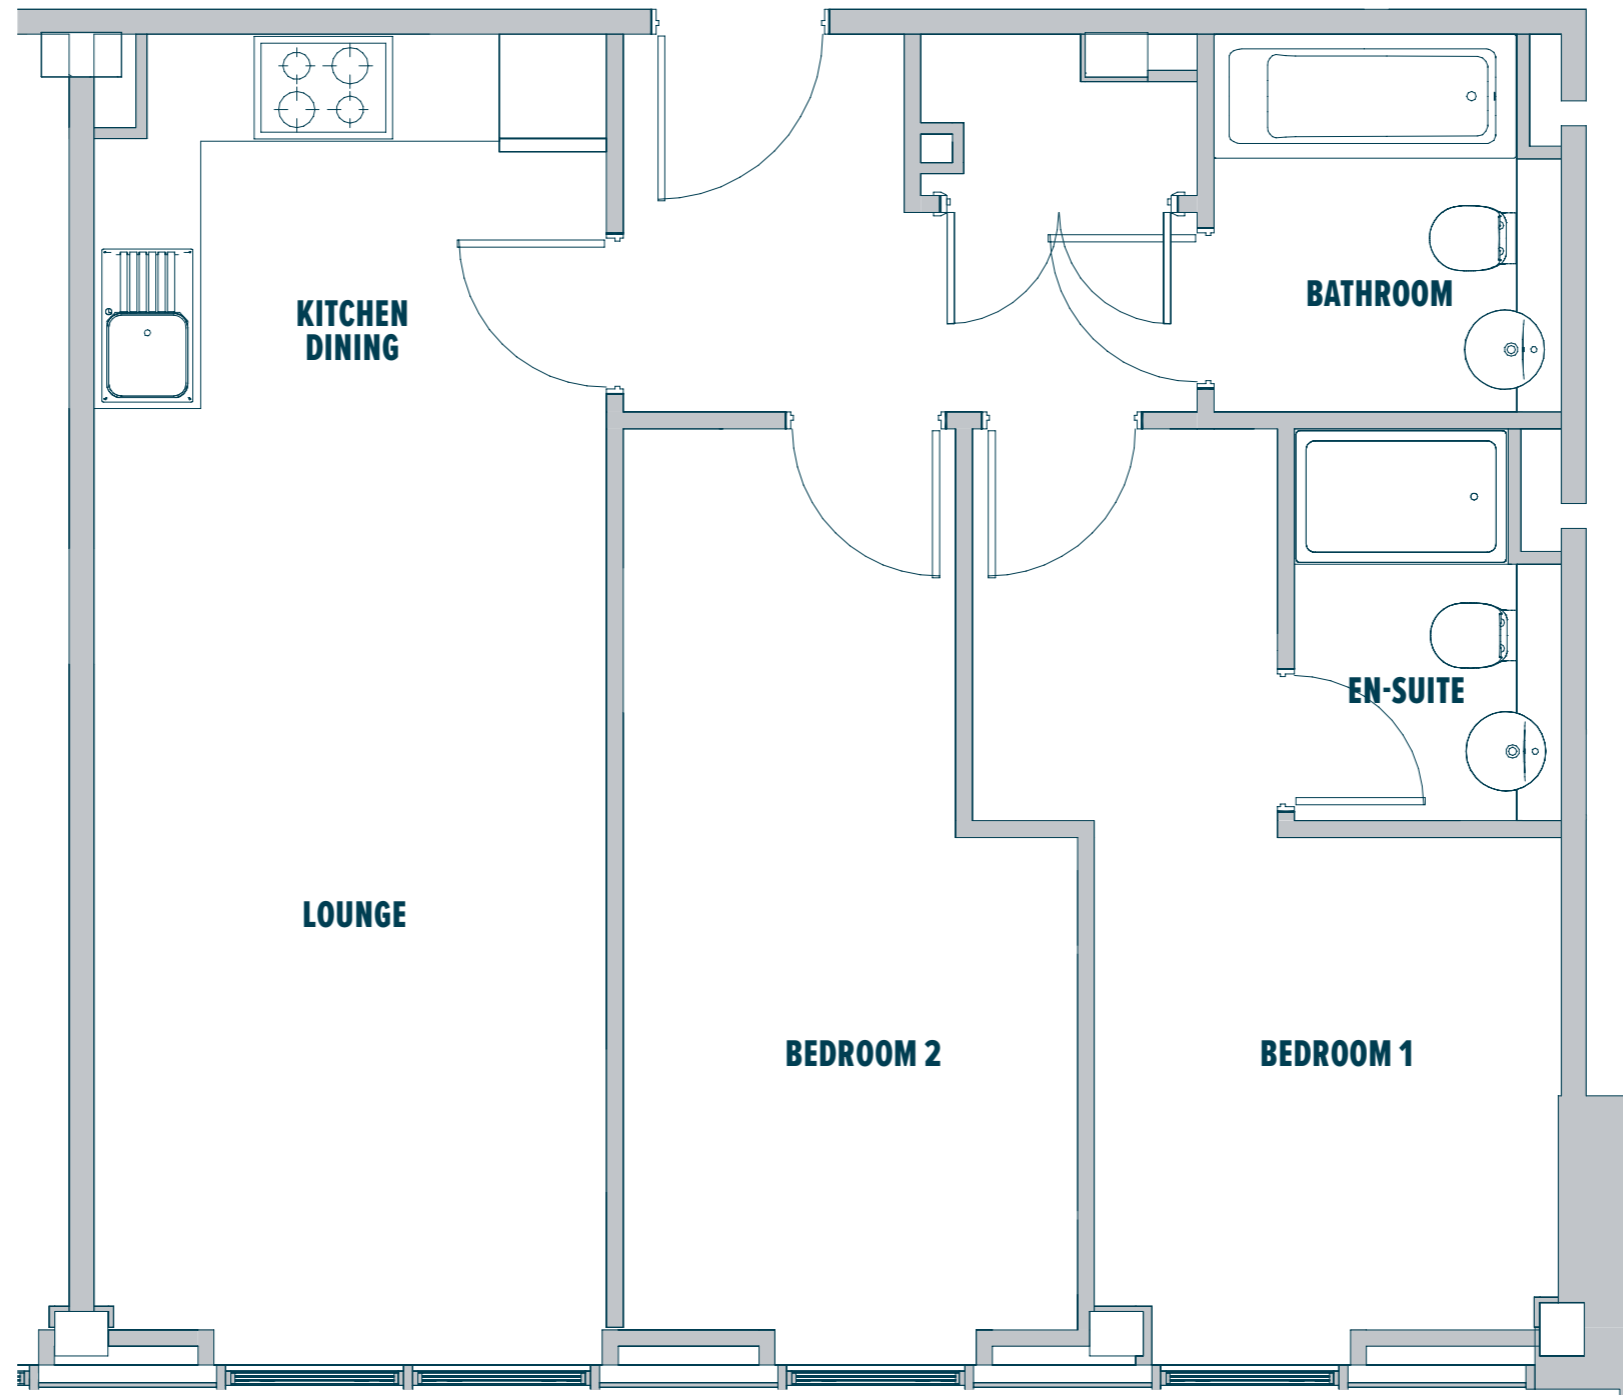

2 BEDROOM APARTMENT

TYPE W2

SQ FT	641
SQ M	60

FLOORS 2,3 & 4