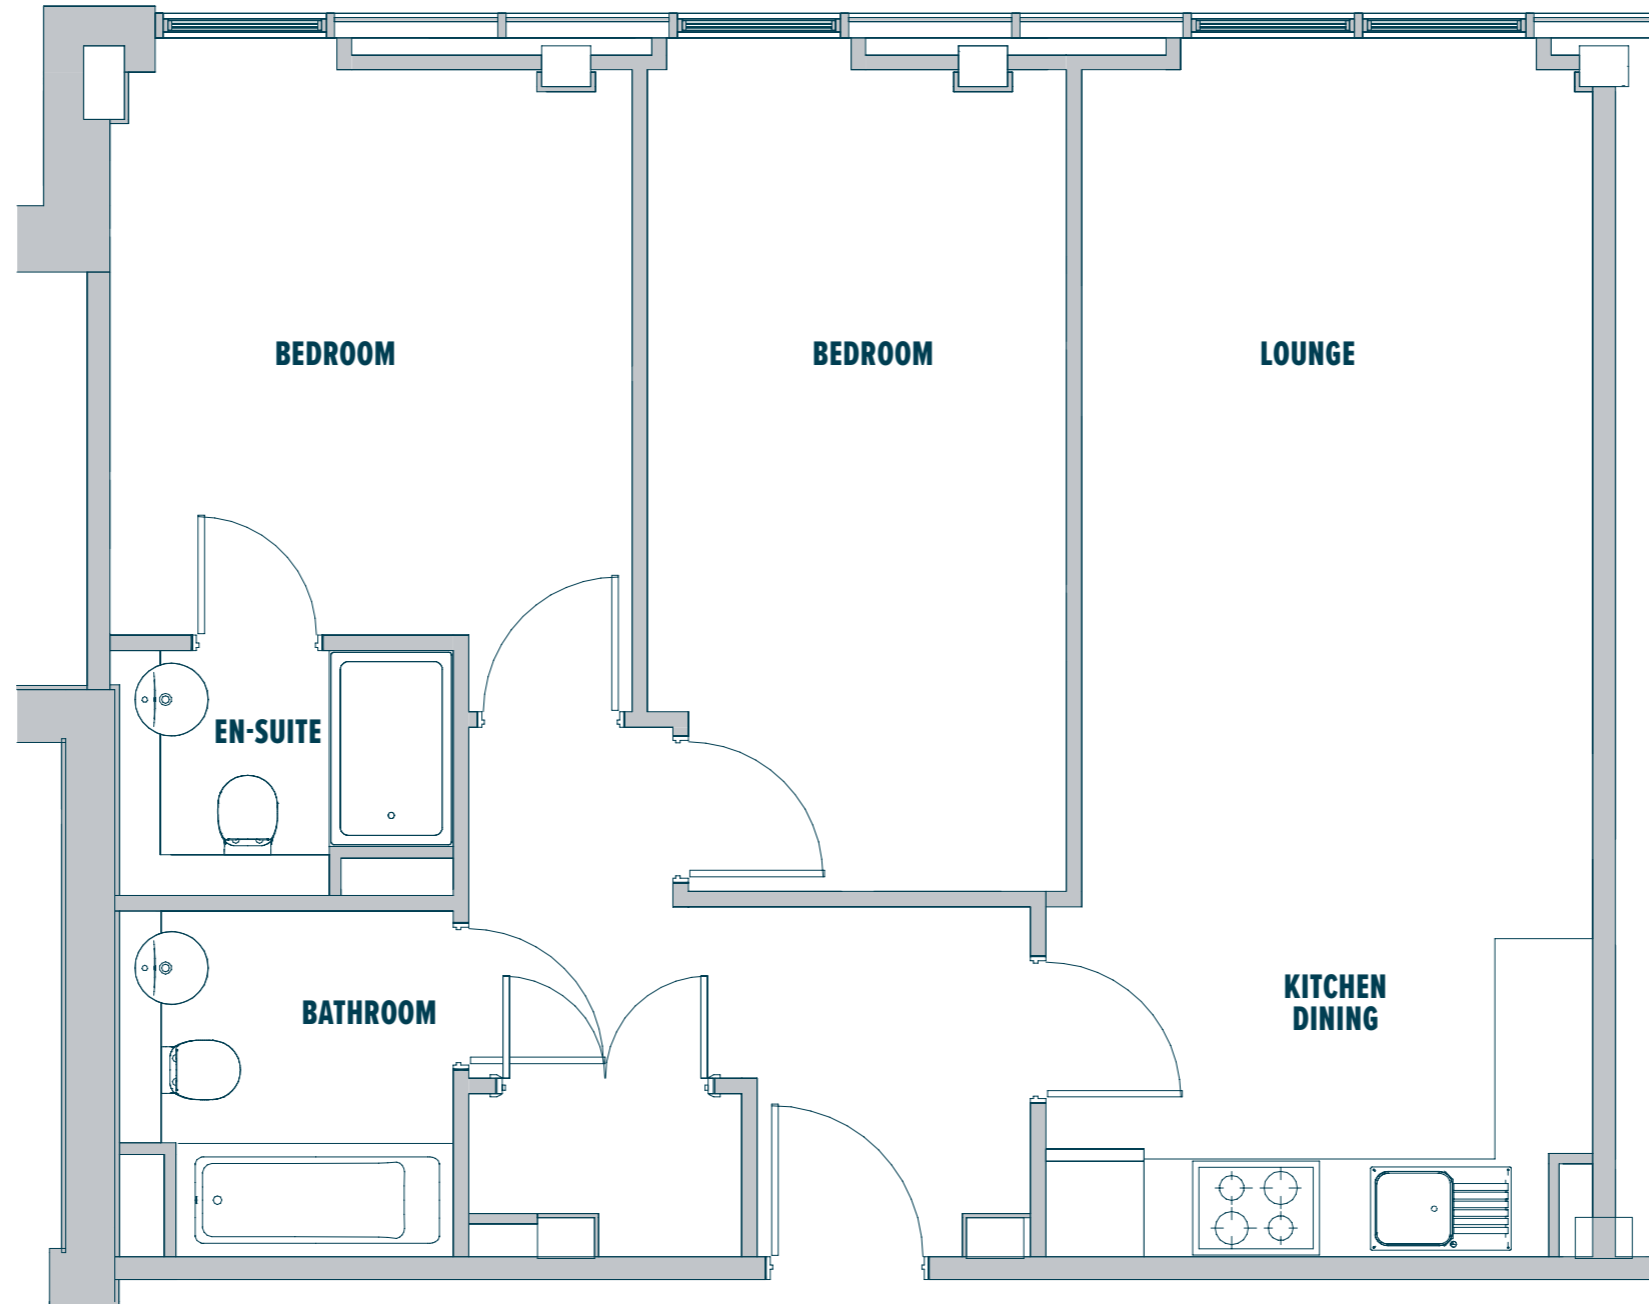

2 BEDROOM APARTMENT

TYPE M2

SQ FT	704
SQ M	65

FLOOR 2-4