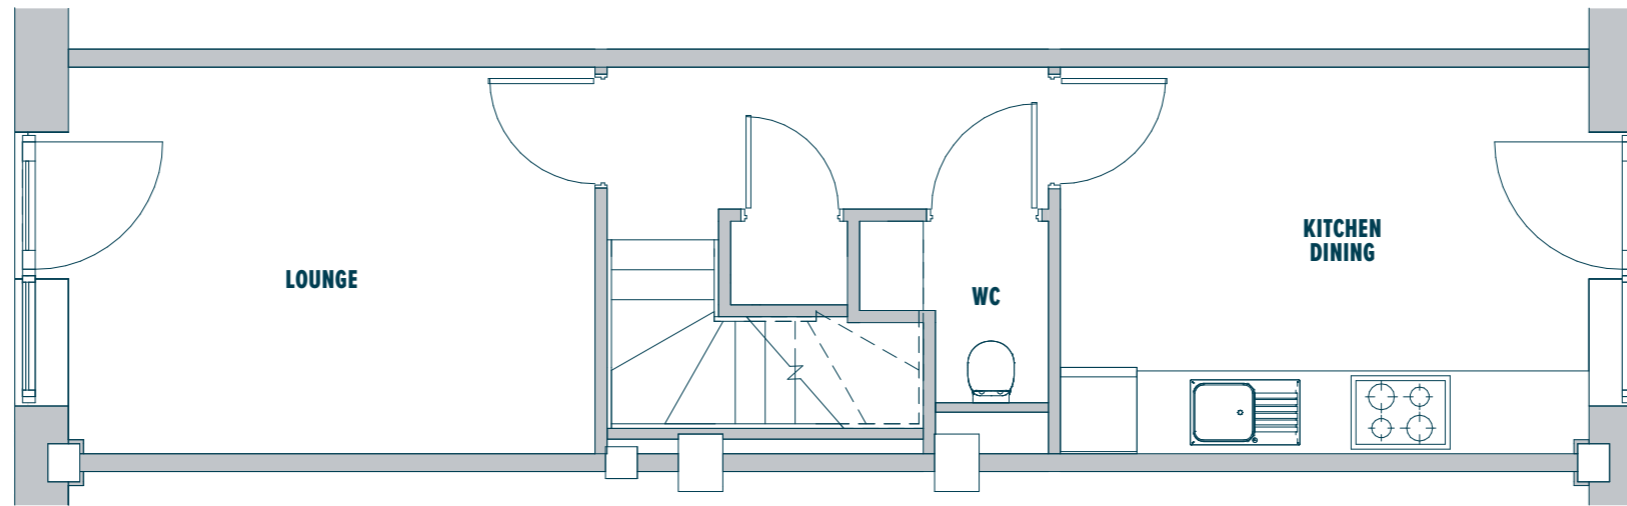

2 BEDROOM DUPLEX

TYPE K

SQ FT	745
SQ M	69

GROUND FLOOR

FIRST FLOOR

GROUND & FIRST FLOOR