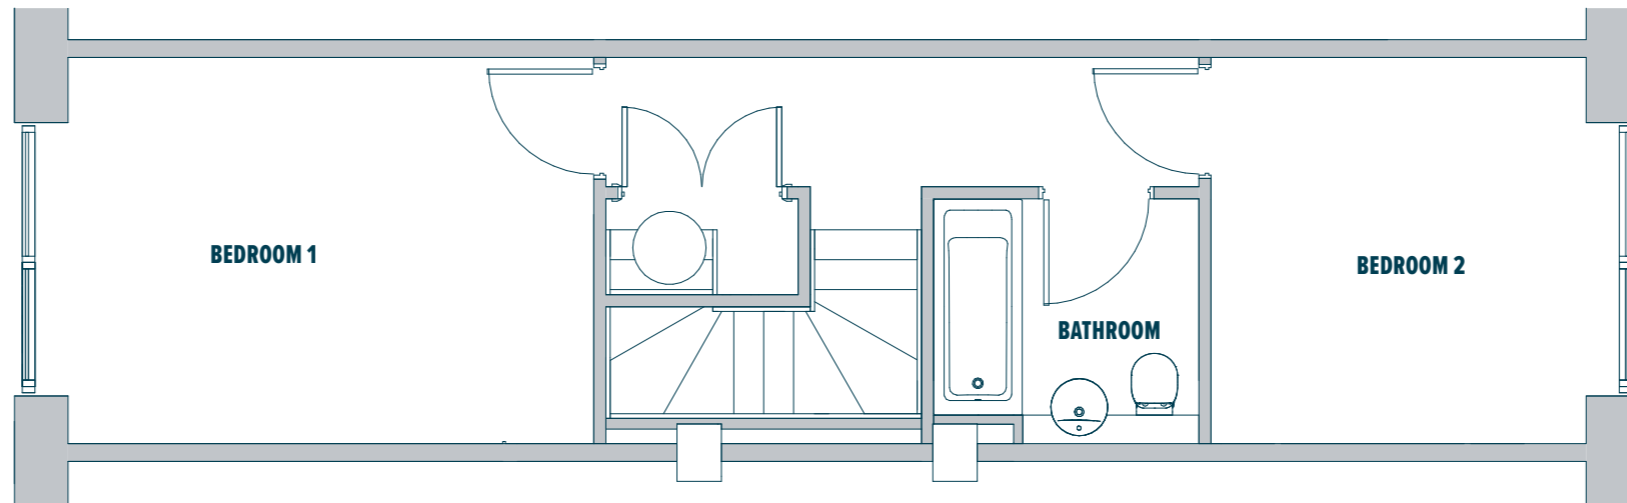

2 BEDROOM DUPLEX

TYPE K

SQ FT	745
SQ M	69

GROUND FLOOR

FIRST FLOOR

GROUND & FIRST FLOOR