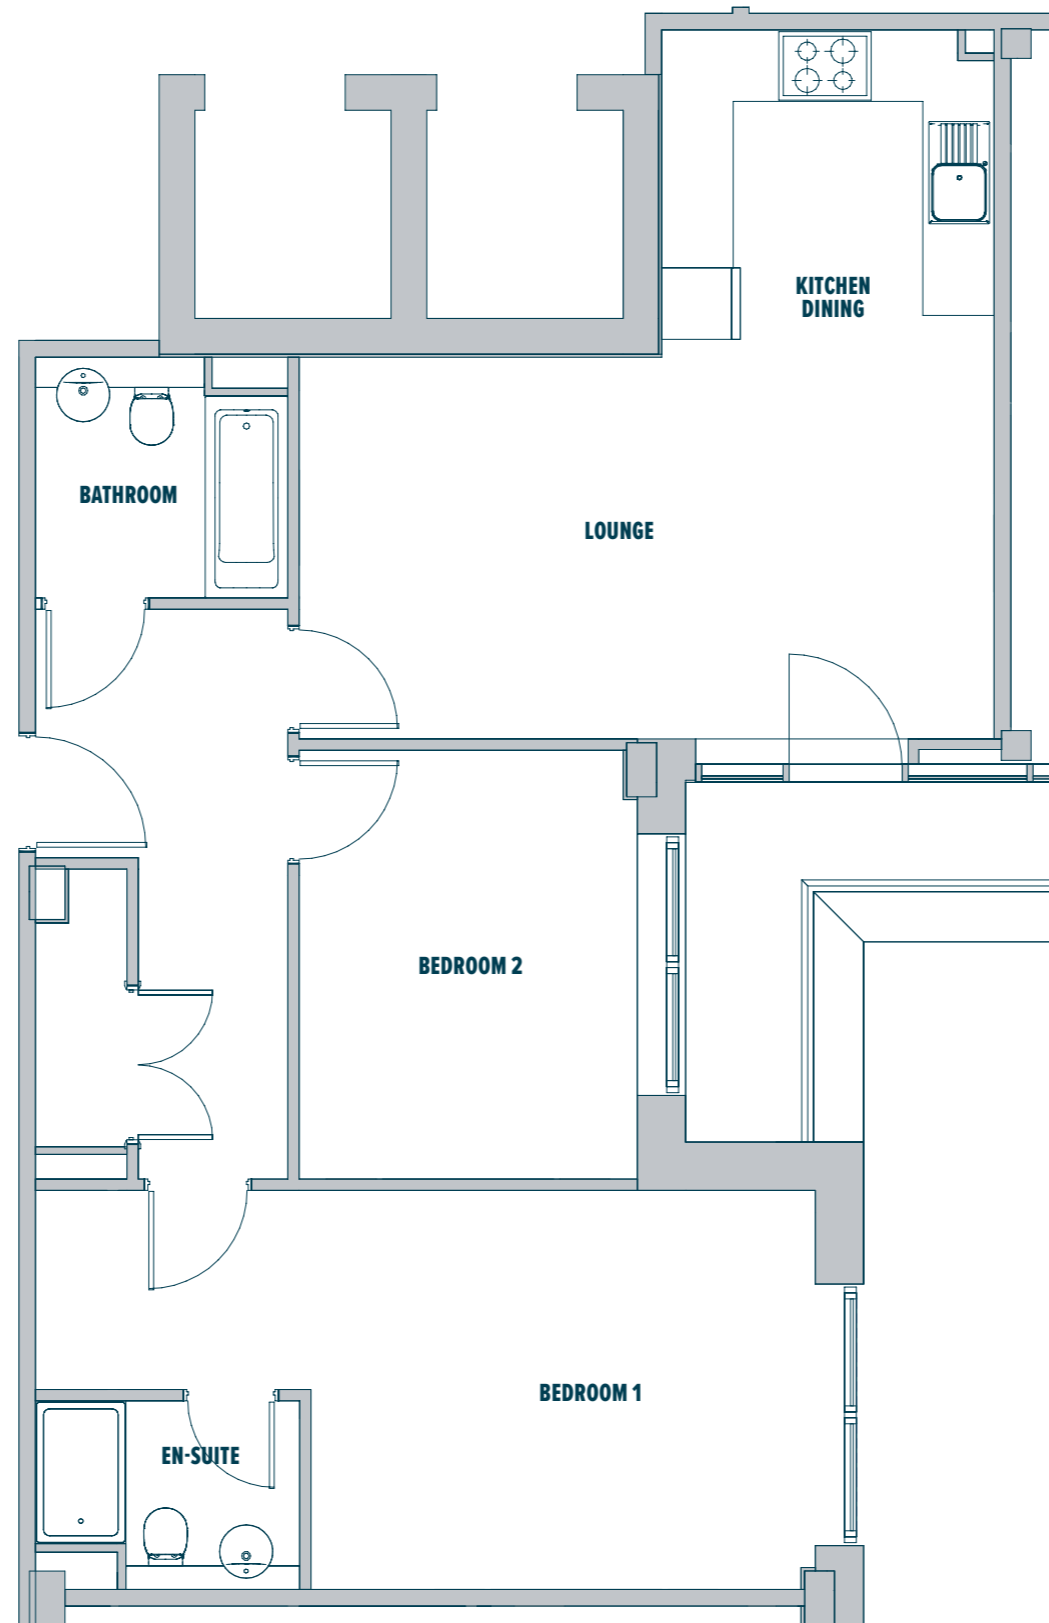

2 BEDROOM APARTMENT

TYPE D2

SQ FT	801
SQ M	74

FLOORS 2 & 5