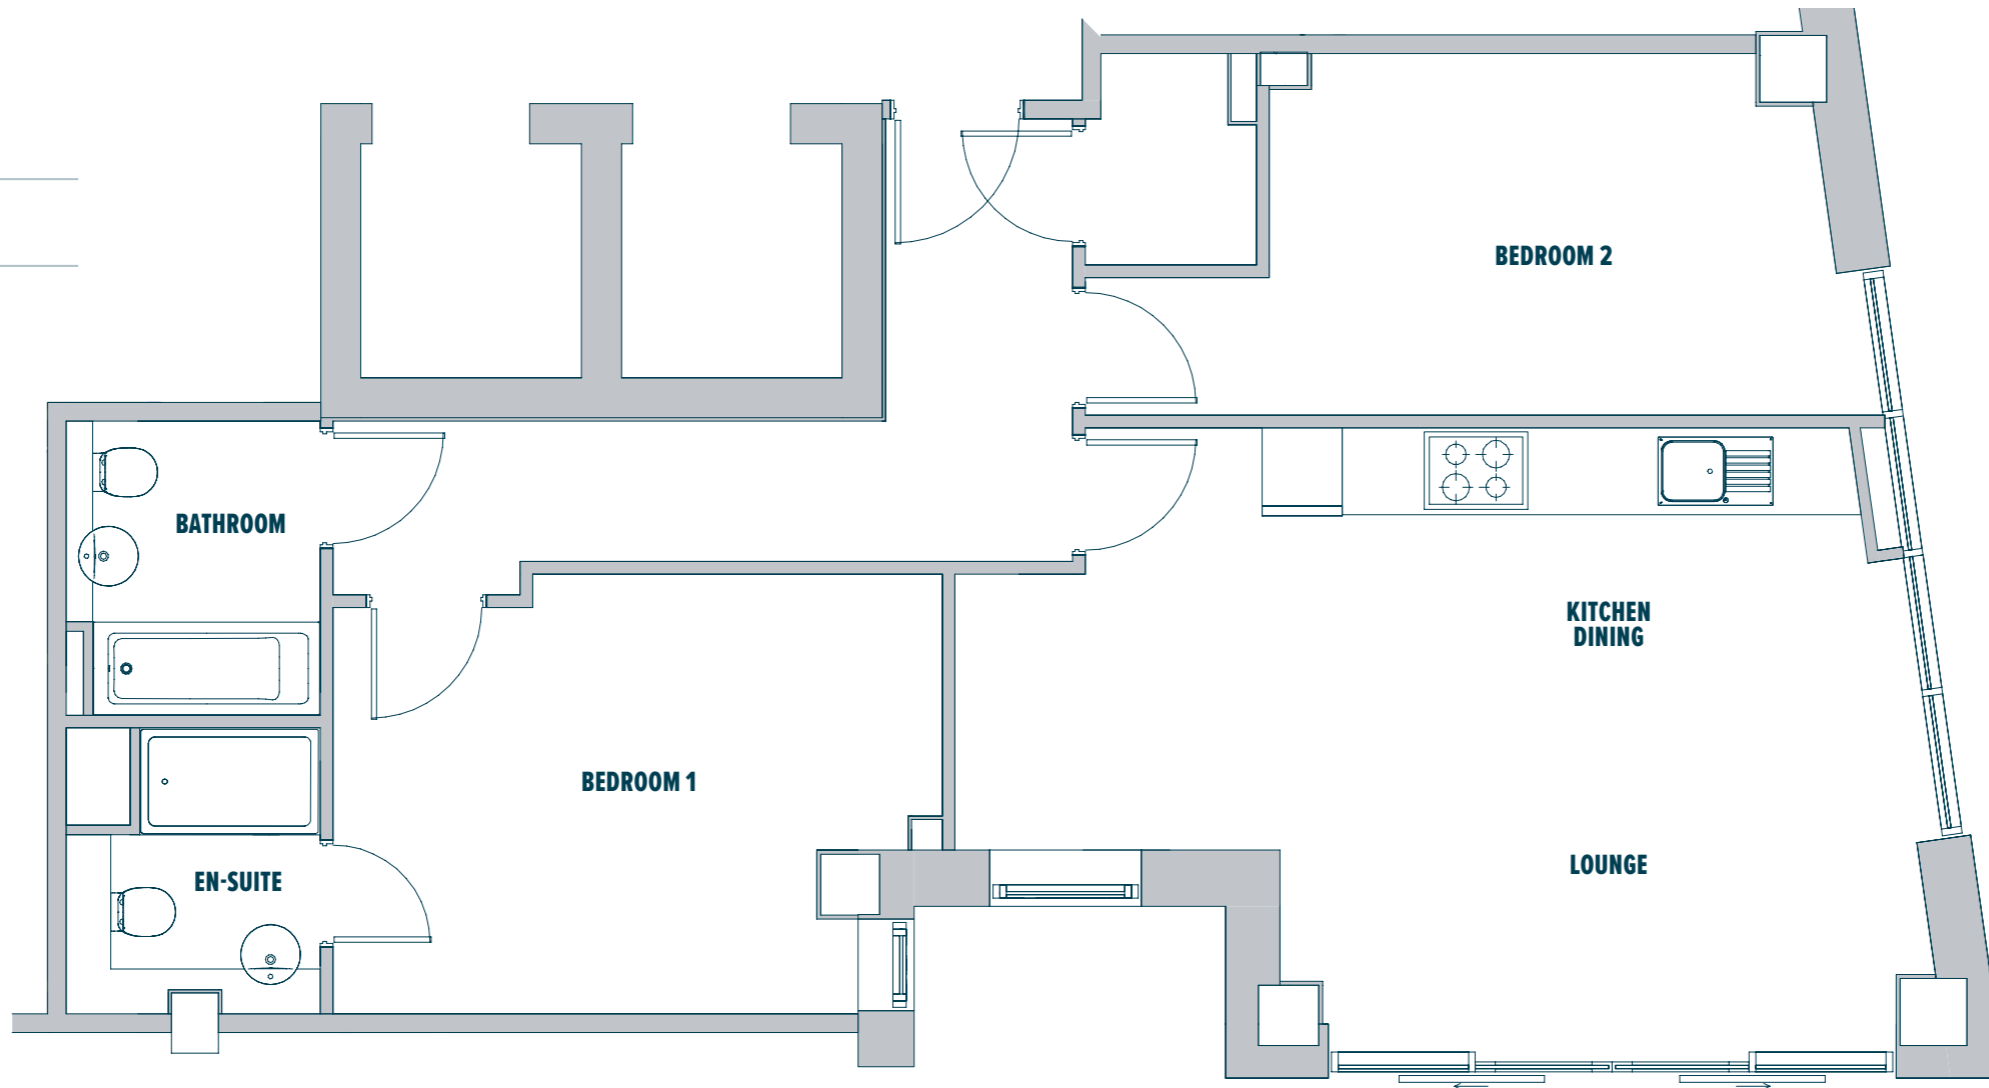

# 2 BEDROOM APARTMENT

## TYPE A2

<b>SQ FT</b>	810
<b>SQ M</b>	75

### FLOOR 1