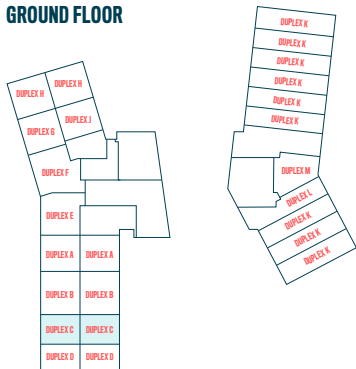

2 BEDROOM DUPLEX

TYPE C

SQ FT	587
SQ M	55

GROUND FLOOR

FIRST FLOOR

GROUND FLOOR

FIRST FLOOR