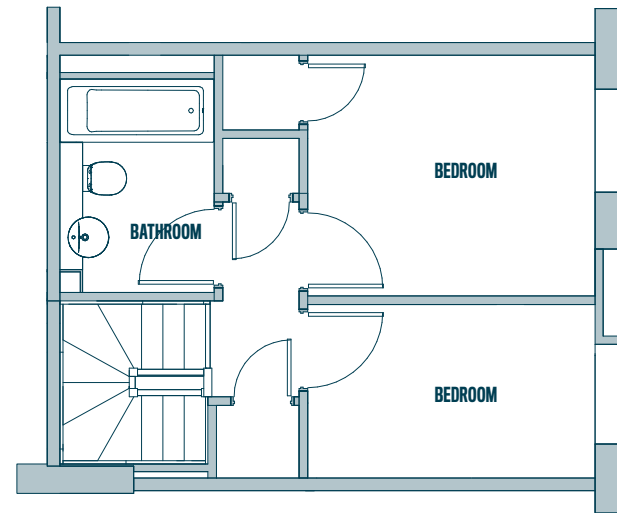

2 BEDROOM DUPLEX

TYPE C

SQ FT	587
SQ M	55

GROUND FLOOR

FIRST FLOOR

GROUND FLOOR

FIRST FLOOR