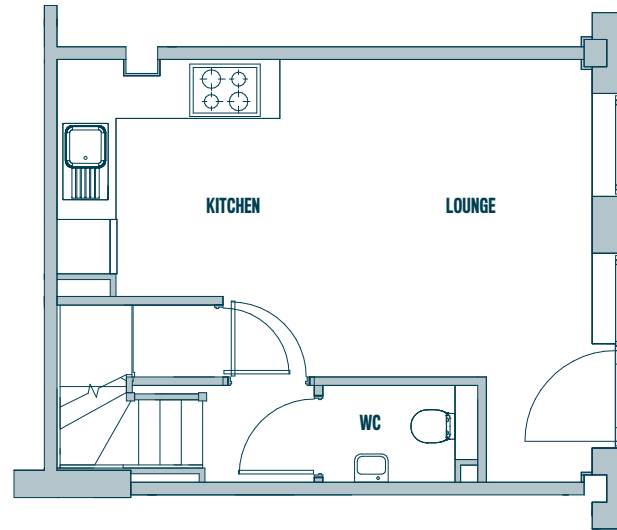

2 BEDROOM DUPLEX

TYPE C

SQ FT	587
SQ M	55

GROUND FLOOR

FIRST FLOOR

GROUND FLOOR

FIRST FLOOR