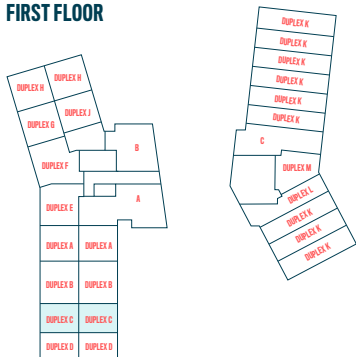

2 BEDROOM DUPLEX

TYPE C

SQ FT	587
SQ M	55

GROUND FLOOR

FIRST FLOOR

GROUND FLOOR

FIRST FLOOR