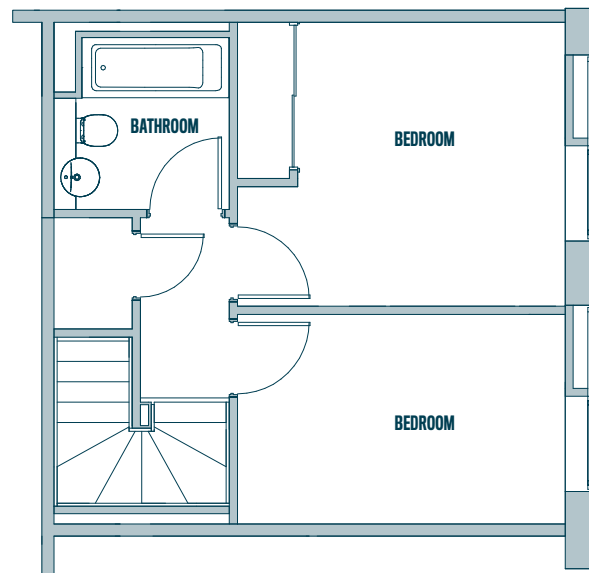

2 BEDROOM DUPLEX

TYPE A

SQ FT	732
SQ M	68

GROUND FLOOR

FIRST FLOOR

NORTH

GROUND FLOOR

FIRST FLOOR