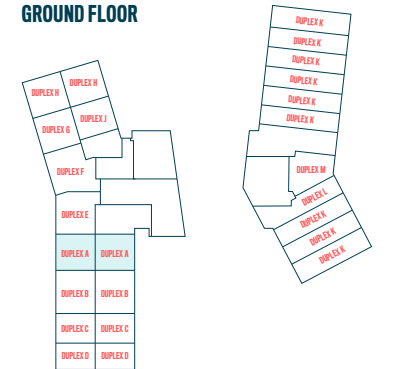

2 BEDROOM DUPLEX

TYPE A

SQ FT	732
SQ M	68

GROUND FLOOR

FIRST FLOOR

NORTH

GROUND FLOOR

FIRST FLOOR