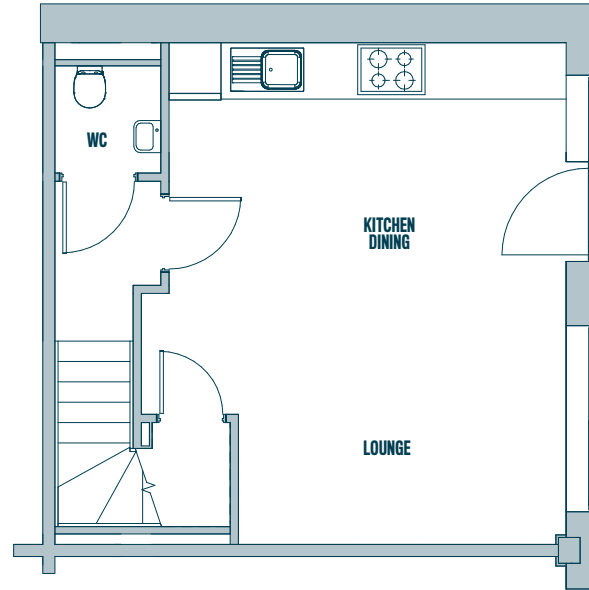

2 BEDROOM DUPLEX

TYPE A

SQ FT	732
SQ M	68

GROUND FLOOR

FIRST FLOOR

NORTH

GROUND FLOOR

FIRST FLOOR